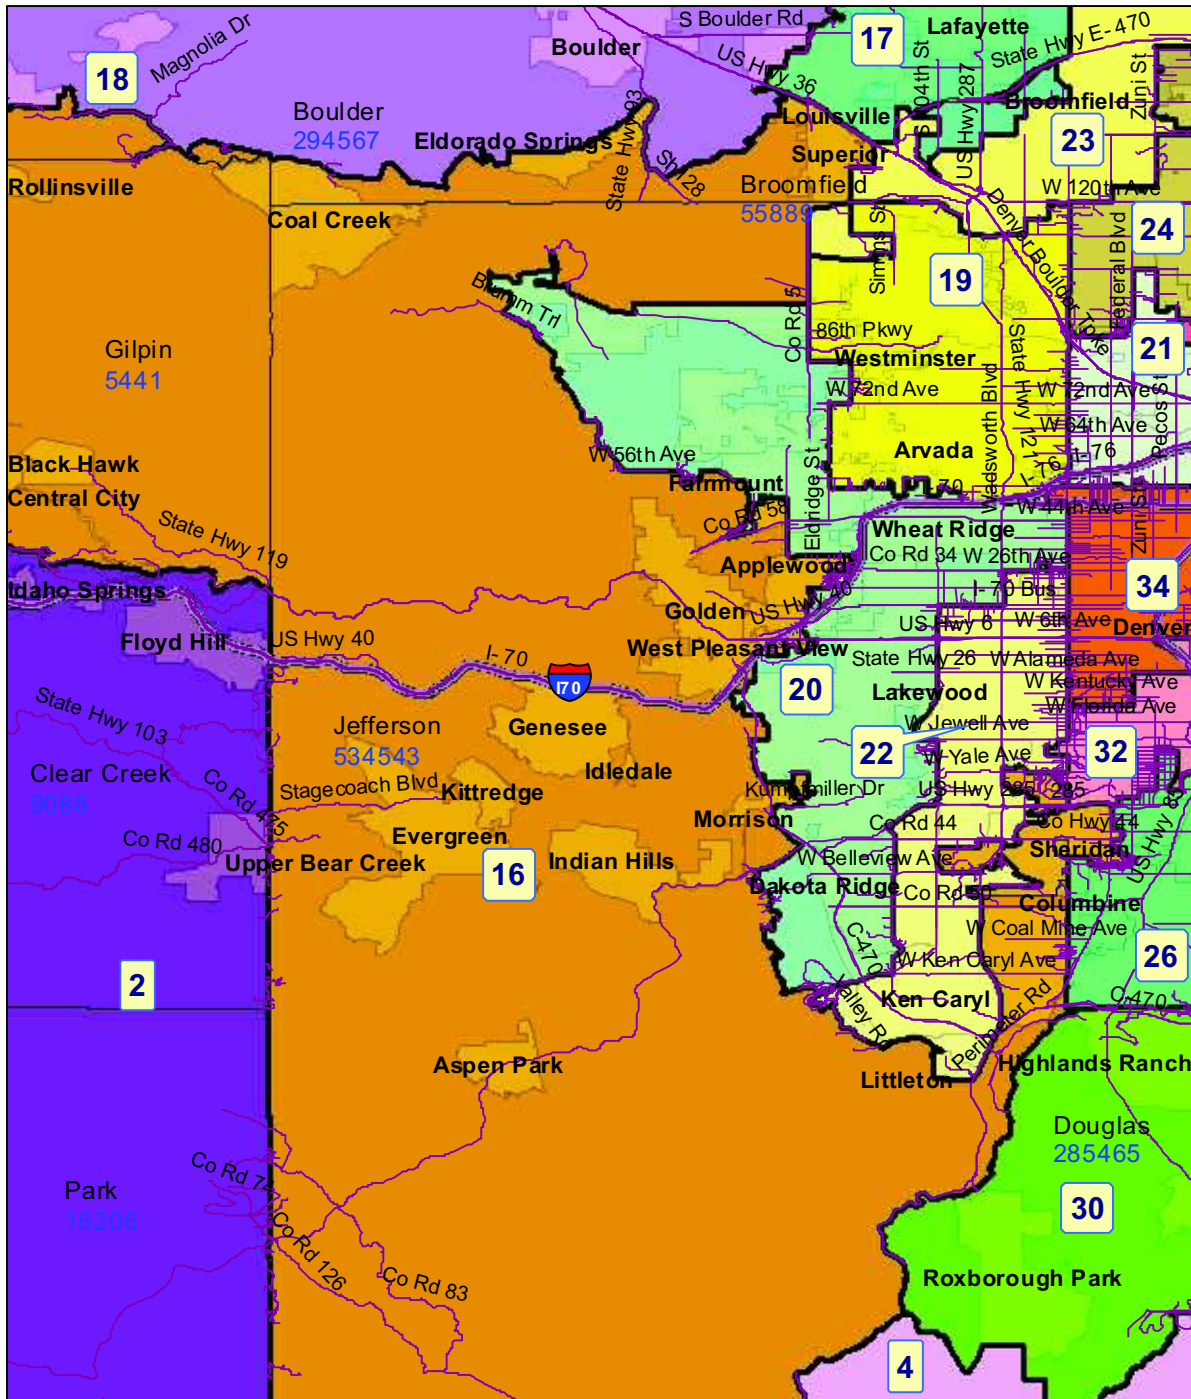

Senate Resubmitted Plan Northern Jefferson County

Map prepared by Reapportionment Commission Staff, December 3, 2011.

2011 Colorado Reapportionment Commission
1313 Sherman Street
Room 122
Denver, Colorado 80203